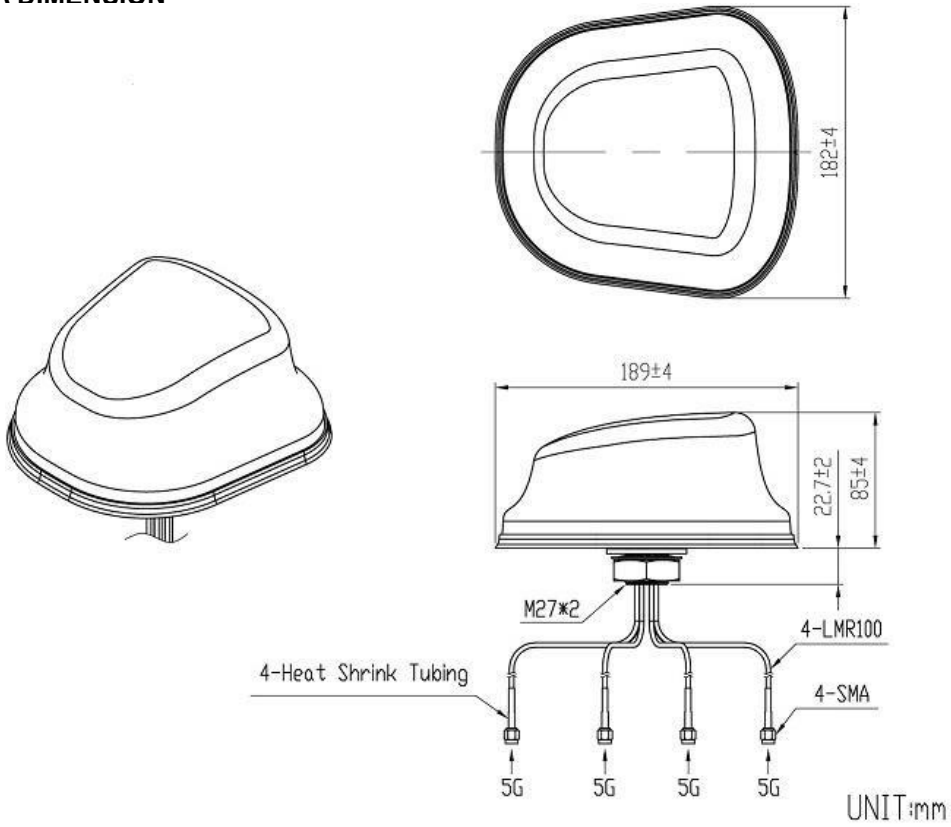

◆ **ANTENNA DIMENSION**